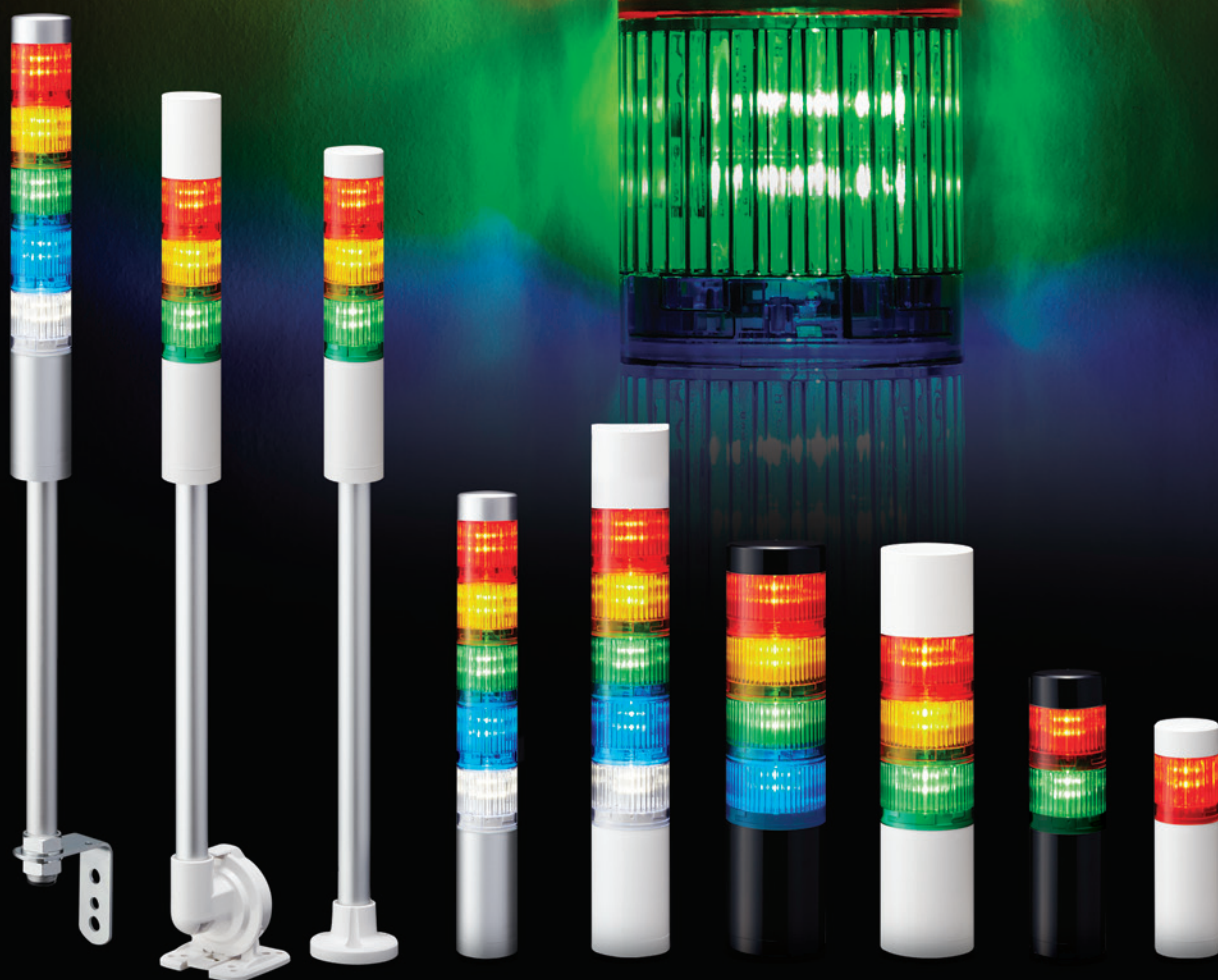

PATLITE[®]
New Frontiers in Safety, Security and Comfort.

LR SERIES
Modular LED Signal Towers

The Next Evolution
of Signal Towers

Visibility

True Light Brilliance

A re-designed lens delivers brilliant, even light visible at farther distances.

- Efficient, uniform, 360° light output
- More than twice the luminous intensity of previous models

Durability

Rugged Never Looked Better

A sleek form factor and built to withstand harsher environments.

- IP65 (dust tight, water resistant) protection rating and NEMA TYPE 4X, 13 certification
- Strong, polycarbonate resin materials
- Features a smooth surface for improved water run off and easy cleaning

Audibility

No Holes, No Compromises

A re-engineered, completely enclosed sound module maintains substantial water and dust protection while producing loud, omnidirectional sound.

- 90dB maximum sound output at 1m
- Modular and maintains IP65 rating
- 4 sounds are built into the module and are designed to be heard above machinery noise

LR Series Model Code:

LR 4 - 5 02 WJ B W - RYGB C

Model 1 2 3 4 5 6

LR Model (mm)	1 No. of Tiers	2 Rated Voltage	3 Mounting & Wiring	4 Flashing/Buzzer	5 Body Color	6 LED Colors from top to bottom
4 = 40	1 = 1 tier	01 = DC12V ¹	WJ = Direct/Cable	B = flashing/buzzer	W = Off-white	R (Red)
5 = 50	2 = 2 tiers	02 = DC24V	LJ = Pole mount with cable ³	N = no flash/buzzer	U = Silver ⁵	Y (Amber)
6 = 60	3 = 3 tiers	M2 = AC100-240V ²	PJ = Pole with flange bracket and cable ³		K = Black ⁶	G (Green)
7 = 70	4 = 4 tiers		QJ = Pole with folding bracket and cable ⁴			B (Blue)
	5 = 5 tiers					C (White)