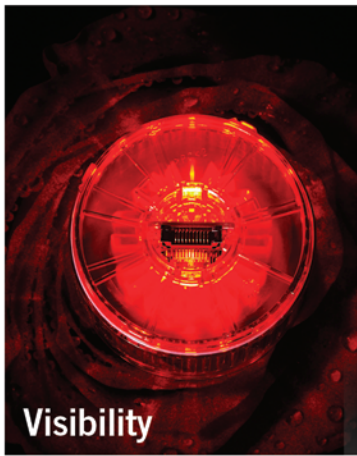

PATLITE[®]
New Frontiers in Safety, Security and Comfort.

LR SERIES
Modular LED Signal Towers

The Next Evolution
of Signal Towers

Visibility

True Light Brilliance

A re-designed lens delivers brilliant, even light visible at farther distances.

- Efficient, uniform, 360° light output
- More than twice the luminous intensity of previous models

Durability

Rugged Never Looked Better

A sleek form factor and built to withstand harsher environments.

- IP65 (dust tight, water resistant) protection rating and NEMA TYPE 4X, 13 certification
- Strong, polycarbonate resin materials
- Features a smooth surface for improved water run off and easy cleaning

Audibility

No Holes, No Compromises

A re-engineered, completely enclosed sound module maintains substantial water and dust protection while producing loud, omnidirectional sound.

- 90dB maximum sound output at 1m
- Modular and maintains IP65 rating
- 4 sounds are built into the module and are designed to be heard above machinery noise